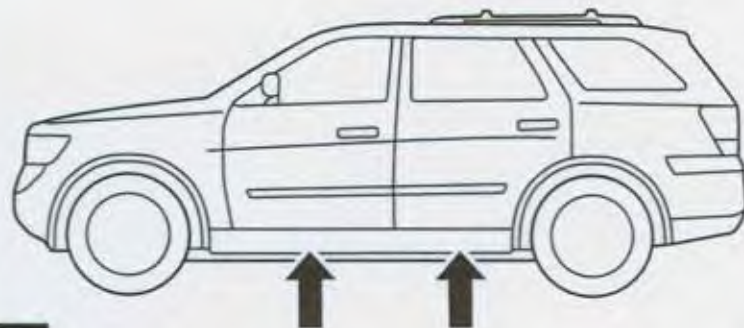

2011 DURANGO

DOOR ENTRY SILL

FRONT DOORSILLS

REAR DOORSILLS

1

97°F
35°C

52°F
15°C

2

FRONT

3 2X

4 2X

COMPLETELY REMOVE THE BACKING (LINER) OF THE TAPE.

5 2X

REAR

6 2X

7 2X