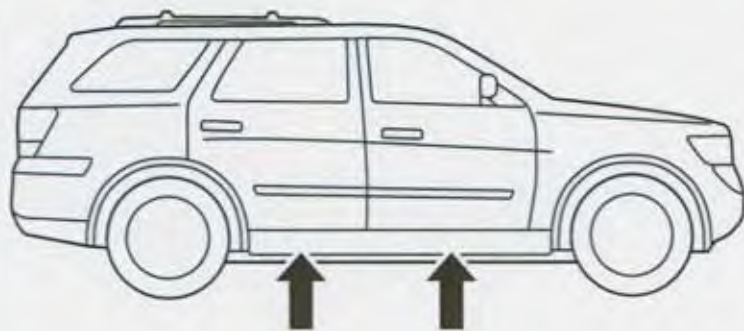

2011 DURANGO

DOOR ENTRY SILL

FRONT DOORSILLS

REAR DOORSILLS

1

97°F
35°C

52°F
15°C

2

FRONT

3 2X

4 2X

COMPLETELY REMOVE THE BACKING (LINER) OF THE TAPE.

5 2X

REAR

6 2X

7 2X