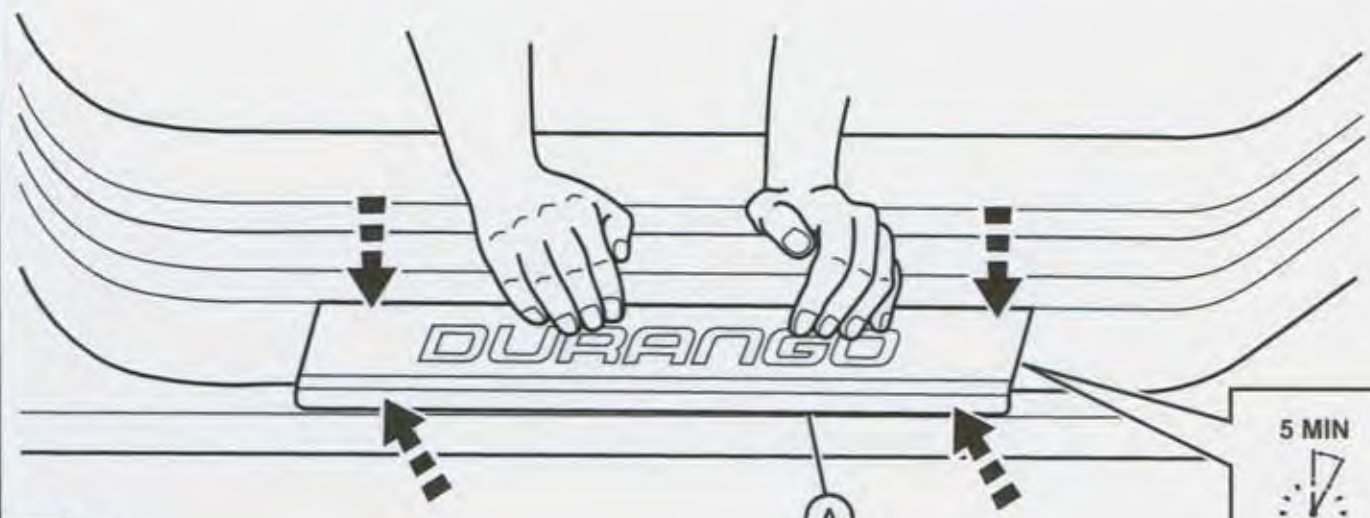

2011 DURANGO

DOOR ENTRY SILL

FRONT DOORSILLS

REAR DOORSILLS

1

97°F
35°C

52°F
15°C

2

FRONT

3 2X

4 2X

COMPLETELY REMOVE THE BACKING (LINER) OF THE TAPE.

5 2X

REAR

6 2X

7 2X

COMPLETELY REMOVE THE BACKING (LINER) OF THE TAPE.

8 2X