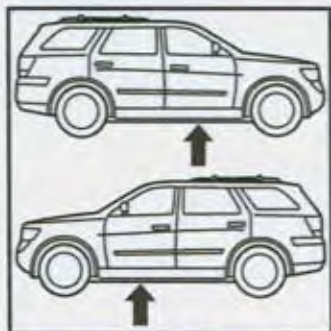

2011 DURANGO

DOOR ENTRY SILL

FRONT DOORSILLS

REAR DOORSILLS

1

97°F
35°C

52°F
15°C

2

FRONT

3 2X

4 2X

COMPLETELY REMOVE THE BACKING (LINER) OF THE TAPE.

5 2X

REAR

6 2X

7 2X